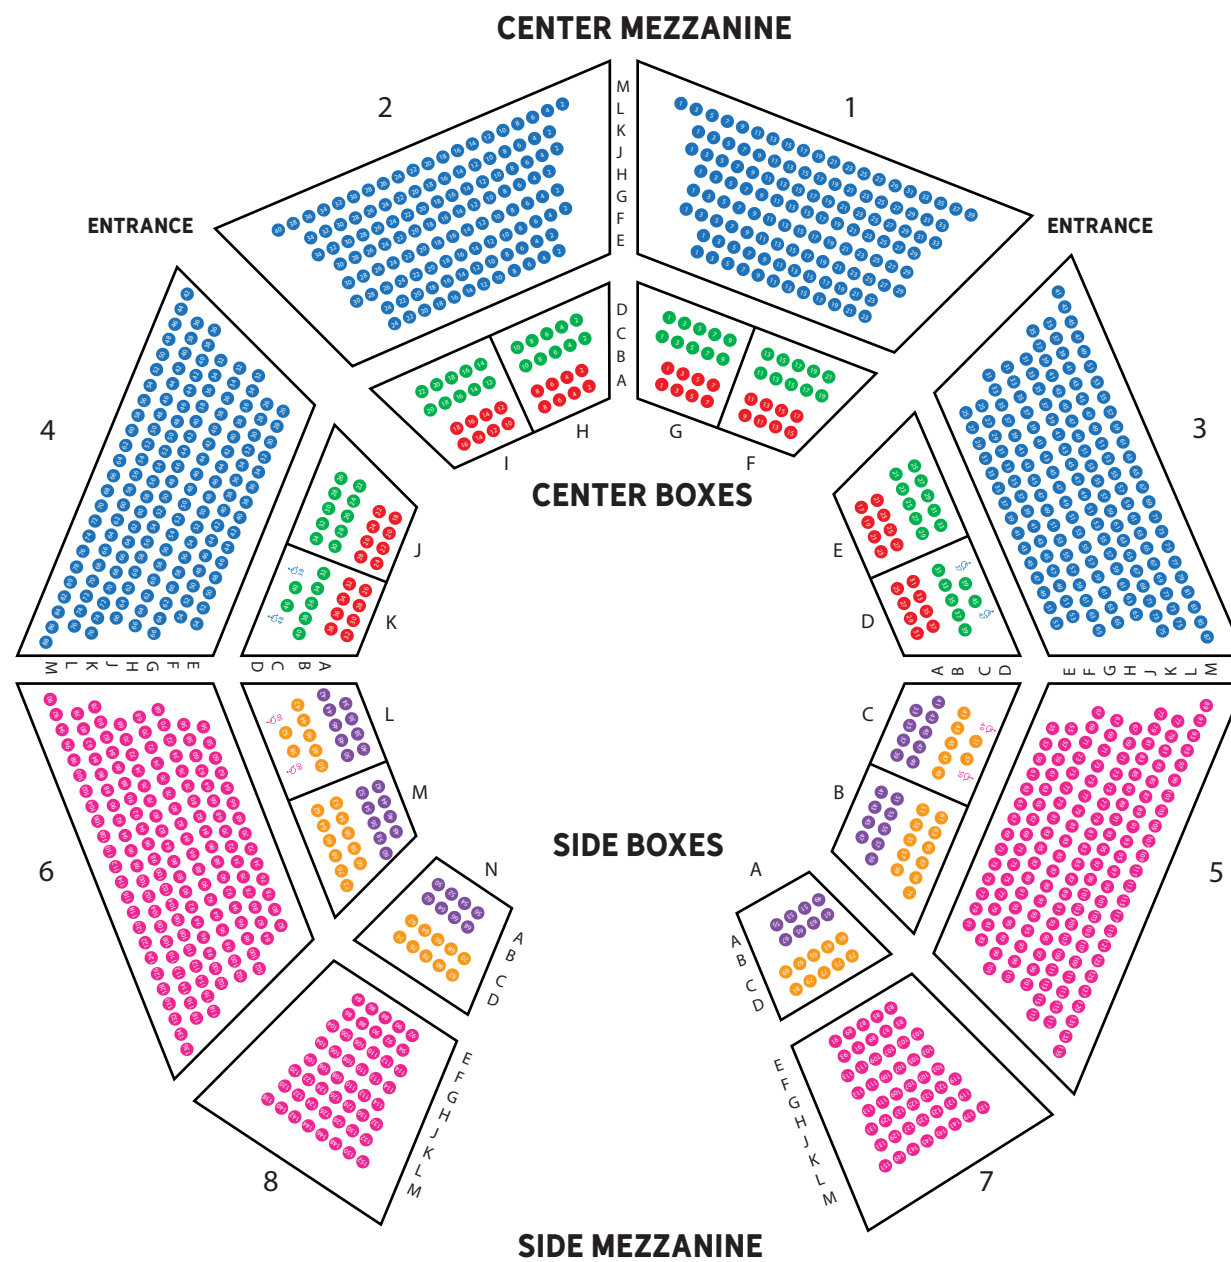

# 2019 SEATING AND PRICING CHART

	PREMIUM CENTER BOX	CENTER BOX	CENTER MEZZANINE	PREMIUM SIDE BOX	SIDE BOX	SIDE MEZZANINE
<b>OPENING NIGHT</b> SATURDAY, JUNE 8 7PM	\$60	\$50	\$28	\$45	\$40	\$20
<b>TUESDAYS 7PM</b> & <b>FRIDAYS 1PM</b>	\$55	\$35	\$20	\$30	\$25	\$12
<b>WEDNESDAYS &amp; THURSDAYS 7PM</b>	\$55	\$45	\$25	\$40	\$30	\$16
<b>FRIDAYS 7PM</b> <b>SATURDAYS 1 &amp; 7PM</b> & <b>SUNDAYS 1PM</b>	\$60	\$50	\$28	\$45	\$40	\$20
<b>LITTLE TOPS</b> JUNE 12, 19, and 26 10 AM	\$30	\$20	\$10*	\$30	\$20	\$10*
<b>FAN APPRECIATION</b> JUNE 6 - 9	\$35	\$30	\$17	\$25	\$20	\$10
<b>SENSORY FRIENDLY</b> THURSDAY, JUNE 20 1PM	\$30	\$20	\$10*	\$30	\$20	\$10*

\*General Admission